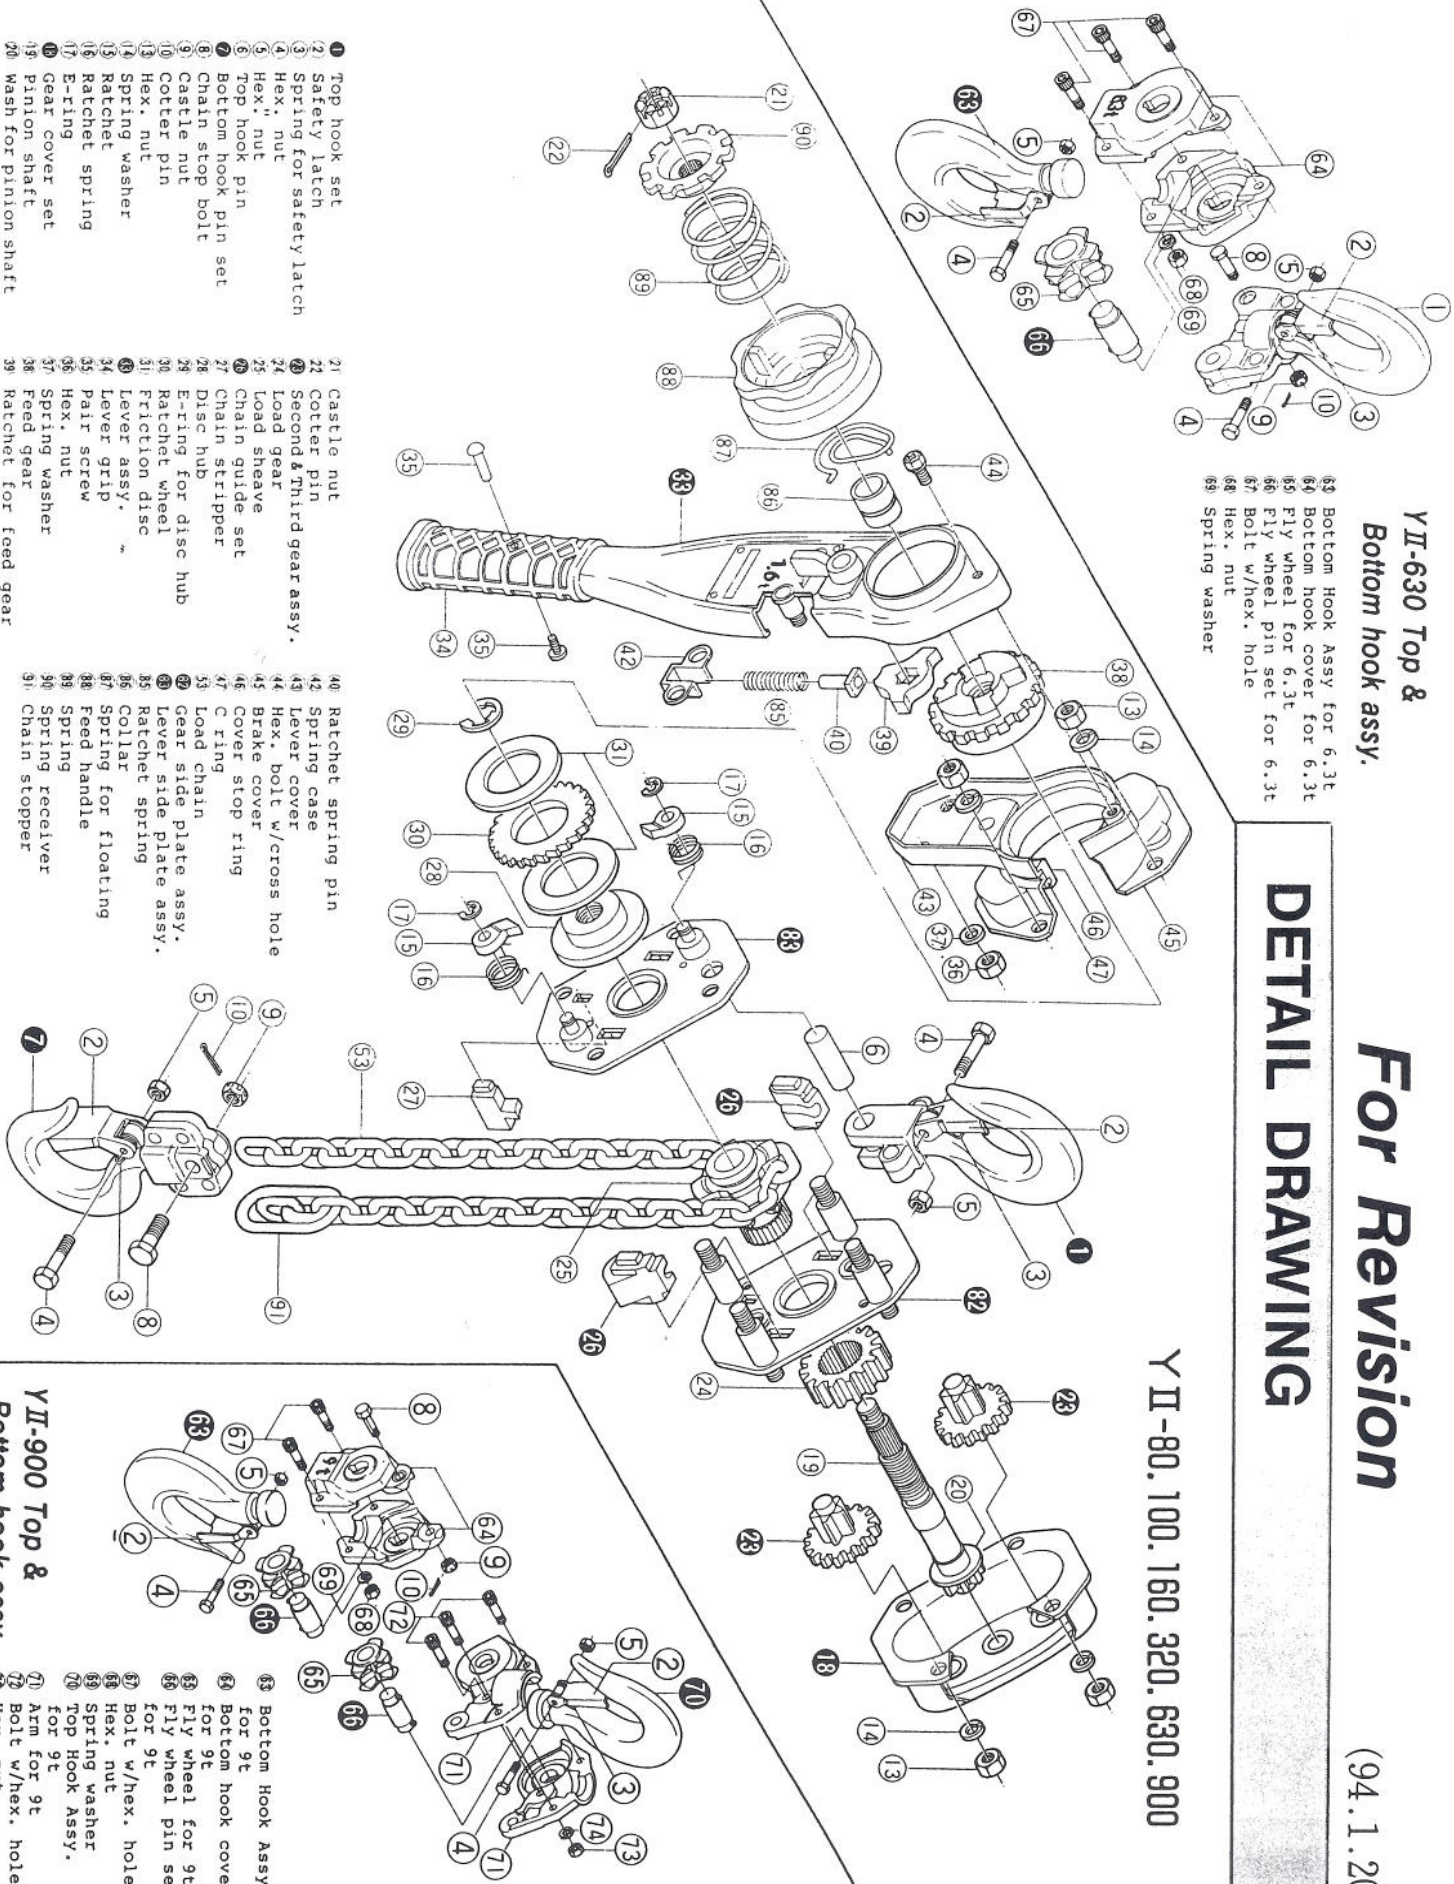

YII-630 Top &
Bottom hook assy.

DETAIL DRAWING

(94.1.20)

YII-80.100.160.320.630.900

- 63 Bottom Hook Assy for 6.3t
- 64 Bottom hook cover for 6.3t
- 65 Fly wheel for 6.3t
- 66 Fly wheel pin set for 6.3t
- 67 Bolt w/hex. hole
- 68 Hex. nut
- 69 Spring washer

- 1 Top hook set
- 2 Safety latch
- 3 Spring for safety latch
- 4 Hex. nut
- 5 Hex. nut
- 6 Top hook pin
- 7 Bottom hook pin set
- 8 Chain stop bolt
- 9 Castle nut
- 10 Cotter pin
- 11 Hex. nut
- 12 Spring washer
- 13 Ratchet
- 14 Ratchet spring
- 15 E-ring
- 16 Gear cover set
- 17 Pinion shaft
- 18 Wash for pinion shaft

- 21 Castle nut
- 22 Cotter pin
- 23 Second & Third gear assy.
- 24 Load gear
- 25 Load sheave
- 26 Chain guide set
- 27 Chain stripper
- 28 Disc hub
- 29 E-ring for disc hub
- 30 Ratchet wheel
- 31 Friction disc
- 32 Lever assy.
- 33 Lever grip
- 34 Pair screw
- 35 Hex. nut
- 36 Spring washer
- 37 Feed gear
- 38 Ratchet for feed gear

- 40 Ratchet spring pin
- 41 Spring case
- 42 Lever cover
- 43 Hex. bolt w/cross hole
- 44 Brake cover
- 45 Cover stop ring
- 46 C ring
- 47 Load chain
- 48 Gear side plate assy.
- 49 Lever side plate assy.
- 50 Ratchet spring
- 51 Collar
- 52 Spring for floating
- 53 Feed handle
- 54 Spring
- 55 Spring receiver
- 56 Chain stopper