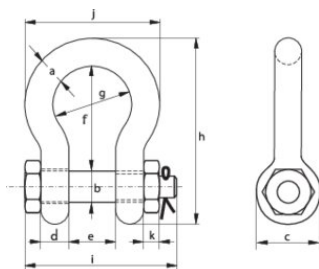

Sakkeli Super

Mittakuva

Lisätiedot / Varaosat

Tuotekoodi	Työkuormat	a mm	b mm	c mm	d mm	e mm	f mm	g mm	h mm	i mm	j mm	k mm	Paino kg
420100330590	3,3	13,5	16	34	13	22	51	32	90	80	59	13	0,4
420100500590	5	16	19	40	16	27	64	43	110	98	75	17	0,73
420100700590	7	19	22	46	19	31	76	51	129	115	89	19	1,19
420100950590	9,5	22	25	52	22	36	83	58	144	130	102	22	1,73
420101250590	12,5	25	28	59	25	43	95	68	164	150	118	25	2,56
420101500590	15	28	32	67	28	47	108	75	186	166	131	27	3,6
420101800590	18	32	35	73	32	51	115	83	201	184	147	30	4,95
420102100590	21	35	38	79	35	57	133	92	227	197	162	33	6,62
420103000590	30	38	42	88	38	60	146	99	249	202	175	19	8,11
420104000590	40	45	50	104	45	74	178	126	300	243	216	23	14,8
420105500590	55	57	57	119	57	83	197	138	342	283	252	26	23,3
420108500590	85	70	70	145	70	105	260	180	438	339	320	32	45,1
420112000590	120	83	83	164	83	127	329	190	537	397	356	39	72
420115000590	150	95	95	204	95	147	400	238	644	453	428	50	116
420117500590	175	105	108	235	105	169	410	275	686	496	485	50	156