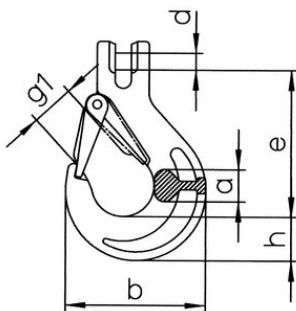

### Product information

**General:** General purpose hook.

... [Read more](#)

---

**Marking:** According to standard

**Temperature range:** -40 °C up to 200 °C

**Standard:** EN 1677-3

**Safety factor:** 4:1

### Technical data

| Part code    | Code       | Chain diameter mm | WLL ton | Chain Ø inch | e mm mm | h mm mm | a mm | b mm mm | d mm mm | g1 mm mm | Weight kg |
|--------------|------------|-------------------|---------|--------------|---------|---------|------|---------|---------|----------|-----------|
| 403300240070 | HKS/SUN 7  | 7                 | 2.36    | 9/32         | 93      | 27      | 21   | 89      | 9,5     | 26       | 0.67      |
| 403300300070 | HKS/SUN 8  | 8                 | 3       | 5/16         | 92      | 27      | 21   | 89      | 11      | 26       | 0.67      |
| 403300500070 | HKS/SUN 10 | 10                | 5       | 3/8          | 108     | 33      | 25   | 110     | 14      | 31       | 1.23      |
| 403300800070 | HKS/SUN 13 | 13                | 8       | 1/2          | 130     | 41      | 34   | 132     | 17,5    | 38       | 2.42      |
| 403301220070 | HKS/SUN 16 | 16                | 12.2    | 5/8          | 158     | 49      | 37   | 160     | 21      | 45       | 4.22      |