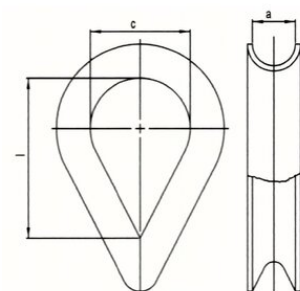

Polished Thimble

Product information

[... Read more](#)

Material: AiSi 316 / A4

Polished Thimble

Blueprint

Technical data

Part code	Rope Ø range	Weight kg
123100250260	2.5	0.2
123100350260	3.5	0.3
123100400260	4	0.4
123100500260	5	0.7
123100600260	6	0.8
123100700260	7	1.2
123100900260	9	3.2
123101100260	11	4.1
123101300260	13	6.1
123101500260	15	9.4
123101600260	16	11.3
123101800260	18	17.2