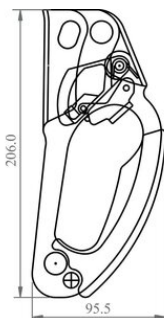

### Product information

Designed for rope climbing, it locks with one hand for comfortable use. It works on a Kernmantle rope 10-12 mm.

... [Read more](#)

---

**Material:** Aluminium alloy

**Marking:** According to standard, CE-marked

### Technical data

Part code	Max. number of persons	Weight kg
823500000060	1	0.196