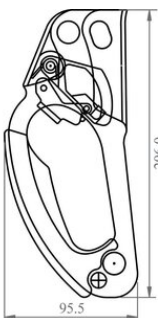

Ascender handle (Left) FA7000200

Product information

Designed for rope climbing, it locks with one hand for comfortable use. It works on a Kernmantle rope 10-12 mm.

... [Read more](#)

Material: Aluminium Alloy.

Marking: According to standard, CE-marked

Temperature range: Do not use with frozen ropes

Finish: Black Anodized

Standard: EN 567

Ascender handle (Left) FA7000200

Blueprint

Technical data

Part code	Max. number of persons	Weight kg
823500000050	1	0.196