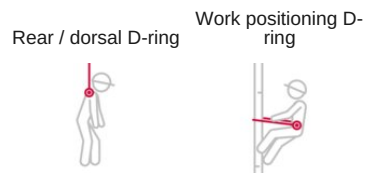

### Product information

Body Harness with comfortable work positioning belt and 3 automatic buckles.  
Unique extension band (length 30 cm) which allows the user to easily connect himself to the dorsal attachment D-Ring without any external help.

**Material:** Straps: Polyester, Buckles: Steel

**Marking:** According to standard, CE-marked, Size, manufacture ID, Serial No.

**Standard:** EN 361, EN 358

Part Code	Size	Max user weight kg	Weight kg
820100561530	L-XXL	140	2.32