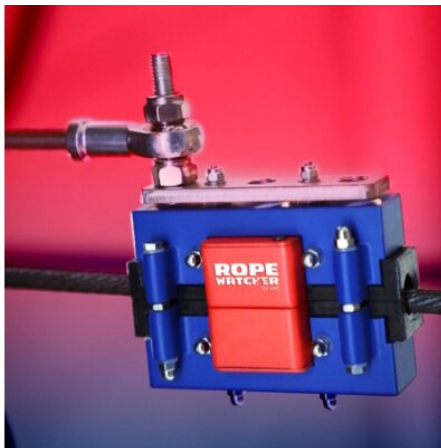

## Rope Watcher™

---

### Product information

Rope Watcher is a permanent device that keeps the rope under constant control and provides indications about its wearing status. It detects internal and external faults on the rope by means of the magneto-inductive method (MRT), which is nationally and internationally regulated.

This cutting-edge product allows:

- 24/7 remote rope monitoring;
- real-time rope scanning;
- scheduled and on-demand replacement of the rope;
- safety and operational continuity boost;
- alert in case of excessive wear