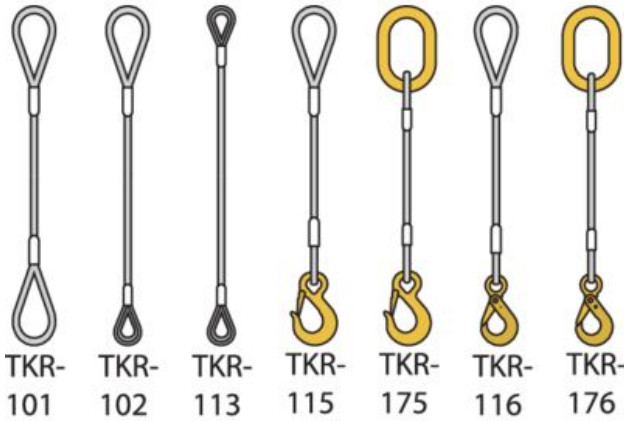

Steelwire Rope Slings FI

Product information

Contact us for all kinds of steelwireslings!

- hand spliced / mechanically spliced alu ferrule / supersplice seel ferrule
- slings with 1,2,3 & 4 legs equiped with shackles, hooks, ...
- sockets
- endless clamped
- grommets
- terminals with tread
- endstops
- ...