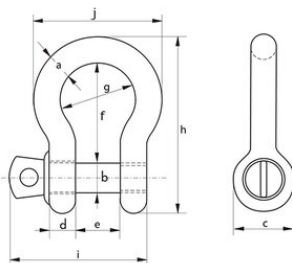

The screw pin enables quick (dis)assembly which makes the shackle perfect for rigging activities in which assembly and disassembly occur relatively frequently. Also, there is a chamber in the shackle eye of the Green Pin® Theatre Shackle SC which hides the screw thread and reduces wear of rope. Theatre Shackle SC is available in a range with a working load limit from 0.33 up to 8.5 ton.

### Technical data

Part code	WLL ton	a mm	b mm	c mm	d mm	e mm	f mm	g mm	h mm	i mm	j mm	Weight kg
420100031940	0.33	5	6	12	5	9.5	22	16	36	29.5	26	0.02
420100051940	0.5	7	8	16	7	12	29	20	48	38	34	0.05
420100081940	0.75	9	10	20	9	13.5	32	22	56	46.5	40	0.1
420100101940	1	10	11	23	10	17	37	26	64	54	46	0.14
420100151940	1.5	11	13	25	11	19	43	29	73	59.5	51	0.19
420100201940	2	13.5	16	34	13	22	51	32	90	73	59	0.36
420100331940	3.25	16	19	40	16	27	64	43	110	89	75	0.63
420100481940	4.75	19	22	46	19	31	76	51	129	103	89	1.01
420100651940	6.5	22	25	52	22	36	83	58	144	119	102	1.5
420100851940	8.5	25	28	59	25	43	95	68	164	137	118	2.21